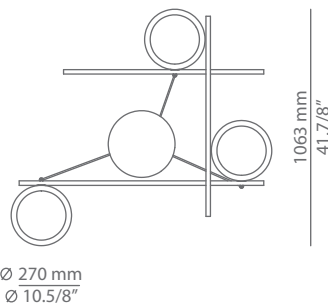

Special instructions

estiluz®

ESTILUZ S.A.
Cammertera di Olgasssa, s/n
170660 Sant Joam de les Albadesses
T+34 972 720 125
F+34 972 720 796

estiluz@estiluz.com
www.estiluz.com