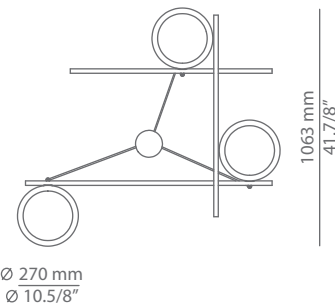

Special instructions

estiluz®

ESTILUZ S.A.
Cammertera di Olgasssa, s/n
170660 Sant Joam de les Albadesses
T+34 972 720 125
F+34 972 720 796

estiluz@estiluz.com
www.estiluz.com